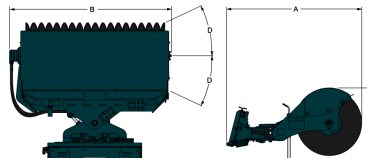

High-torque motor for heavy material

Proven, replaceable wafer bristles

Storage stands eliminate bristle distortion when not in use.

Polypropylene bristle material for long life.

Compatibility

Description	Item number	Compatible with loader Compatible with telescopic
Angle Broom 48in	6907000	S70-E, MT55,
Angle Broom 68in	6905805	S100, S130-E, S150-E, S160-E, T190-E, T110-E, S630-E, S185-E, S175-E, T190-B, S250-B, S650-E, T650-E, S205-E, S770-E, T770-E, A770-E, S510-E, S530-E, S550-E, S550-B, S570-E, S590-E, T590-E,
Angle Broom 84in	6905806	S150-E, S160-E, T190-E, T320-B, S630-E, S185-E, S175-E, T190-B, S250-B, T870-E, S850-E, S650-E, T650-E, S205-E, S770-E, T770-E, A770-E, S510-E, S530-E, S550-E, S550-B, S570-E, S590-E, T590-E, T2250
Angle Broom 84i/213cm Telescopic	6906627	, T35120L, T35100, T35100L, T35100SL, T35120SL, T35120SLMP

Characteristics and performance

Description	Item number	Sweeping width straight (mm)	Sweeping width fully angled (mm)	Bristle diameter (mm)	Number of bristle sections (zig/zag - straight)	Degree of angle	Flow range (L/min)
Angle Broom 48in	6907000	1219.0	1055 @ 30°	543.0	23-4	± 30° (manual)	30.0-50.0
Angle Broom 68in	6905805	1727.0	1600 @ 25°	813.0	33-2	± 25° (hydr. cyl.)	30.0-68.0
Angle Broom 84in	6905806	2134.0	1956 @ 25°	813.0	48-2	± 25° (hydr. cyl.)	57.0-106.0
Angle Broom 84i/213cm Telescopic	6906627	2134.0	1956 @ 25°	813.0	48-2	± 25° (hydr. cyl.)	57.0-106.0

Weights and Dimensions

Description	Item number	Operating weight (kg)	Shipping weight (kg)	Overall length (A) (mm)	Overall width (B) (mm)	Overall height (C) (mm)
Angle Broom 48in	6907000	118.0	132.0	1190.0	1395.0	580.0
Angle Broom 68in	6905805	390.0	417.0	1680.0	2009.0	879.0
Angle Broom 84in	6905806	428.0	472.0	1680.0	2416.0	879.0
Angle Broom 84i/213cm Telescopic	6906627	440.0	484.0	1745.0	2451.0	884.0