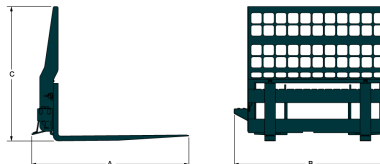

Applications

Industrial plants
Landscaping

Construction
Agriculture

Main features

Large, square holes in back screen provide excellent fork/load visibility
Screen made from durable, heavy gauge steel for long life.

Sizes available for 500 through 900 size Bobcat® loaders (see below for specifications and dimensions).

Hydraulic Pallet Fork Positioner Attachment is available for easier handling of varying pallet sizes without leaving the operator's seat.

Weights and dimensions

Description	Item number	Operating weight (kg)	Shipping weight (kg)	Overall Length (A) (mm)	Overall Width (B) (mm)	Overall Height (C) (mm)
RTLS Pallet Fork Frame w/set of 2 forks, type 1	7190933	425.0	-	-	1400.0	1100.0
RTLS Pallet Fork Frame w/set of 2 forks, type 2	7190934	425.0	-	-	1400.0	1100.0
Class 2 Pallet Fork Frame 1240mm	6688903	100.0	100.0	-	124.0	-
Class 2 Pallet Fork Frame 1250mm	6688902	80.0	80.0	-	125.0	-
Class 3 Pallet Fork Frame 1240mm	6688904	160.0	160.0	-	124.0	-
Pallet Fork Frame	6809716	-	-	-	-	-
Pallet Fork Frame 48in/122cm	6712927	-	-	-	-	-