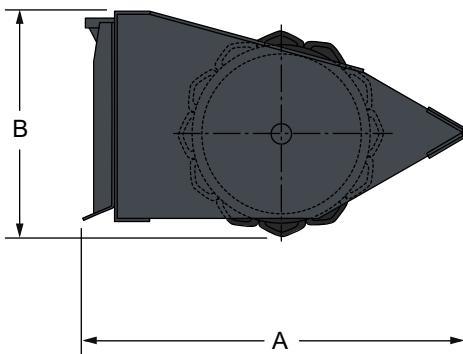

## Applications

- Construction
- Landscaping

	Item number	Compatible with loader
48in / 122cm vibratory roller with padded drum	7165403	S130, S150, S160, S175, S185, S205, T140, T190
48in / 122cm vibratory roller with smooth drum	7165404	S130, S150, S160, S175, S185, S205, T140, T190
73in / 183cm vibratory roller with padded drum	7165401	S205, S220, S250, S300, S330, S630, S650, S770, S850, A300, A770, T250, T300, T320, T650, T770, T870
73in / 183cm vibratory roller with smooth drum	7165402	S205, S220, S250, S300, S330, S630, S650, S770, S850, A300, A770, T250, T300, T320, T650, T770, T870
80in / 203cm vibratory roller with smooth drum	7165400	S250, S300, S330, S630, S650, S770, S850, A300, A770, T250, T300, T320, T650, T770, T870

## Weights and dimensions

	Operating weight (kg)	Shipping weight (kg)	Overall width (C) (mm)	Overall height (B) (mm)	Overall length (A) (mm)
48in / 122cm vibratory roller with padded drum	807	807	1537	643	968
48in / 122cm vibratory roller with smooth drum	811	811	1537	660	968
73in / 183cm vibratory roller with padded drum	993	993	2006	643	963
73in / 183cm vibratory roller with smooth drum	1002	1002	2006	660	963
80in / 203cm vibratory roller with smooth drum	1052	1052	2184	660	963

## Characteristics and performance

	Working width (mm)	Drum diameter (mm)	N° of pads	Oscillation (D) (±°)	Dynamic force (kN) at (l/min)	Frequency (vpm) at (l/min)
48in / 122cm vibratory roller with padded drum	1219	643	72	12	6461 at 75	2879 at 75
48in / 122cm vibratory roller with smooth drum	1219	660	0	12	6461 at 75	2879 at 75
73in / 183cm vibratory roller with padded drum	1854	643	102	7.5	6470 at 90	2882 at 90
73in / 183cm vibratory roller with smooth drum	1854	660	0	7.5	6470 at 90	2882 at 90
80in / 203cm vibratory roller with smooth drum	2032	660	0	7.5	6470 at 90	2882 at 90