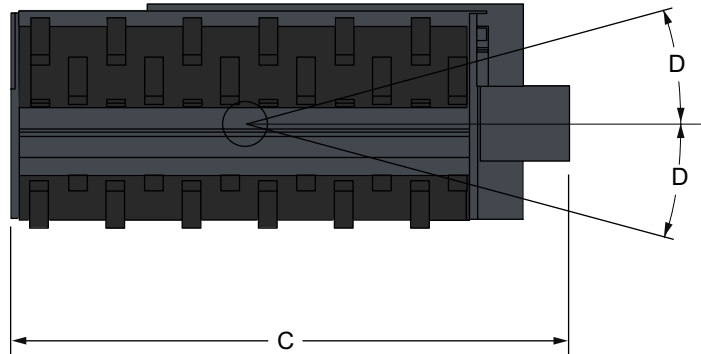

Weights and dimensions

	Operating weight (kg)	Shipping weight (kg)	Overall width (C) (mm)	Overall height (B) (mm)	Overall length (A) (mm)
48in / 122cm vibratory roller with padded drum	807	807	1537	643	968
48in / 122cm vibratory roller with smooth drum	811	811	1537	660	968
73in / 183cm vibratory roller with padded drum	993	993	2006	643	963
73in / 183cm vibratory roller with smooth drum	1002	1002	2006	660	963
80in / 203cm vibratory roller with smooth drum	1052	1052	2184	660	963

Characteristics and performance

	Working width (mm)	Drum diameter (mm)	N° of pads	Oscillation (D) (±°)	Dynamic force (kN) at (l/min)	Frequency (vpm) at (l/min)
48in / 122cm vibratory roller with padded drum	1219	643	72	12	6461 at 75	2879 at 75
48in / 122cm vibratory roller with smooth drum	1219	660	0	12	6461 at 75	2879 at 75
73in / 183cm vibratory roller with padded drum	1854	643	102	7.5	6470 at 90	2882 at 90
73in / 183cm vibratory roller with smooth drum	1854	660	0	7.5	6470 at 90	2882 at 90
80in / 203cm vibratory roller with smooth drum	2032	660	0	7.5	6470 at 90	2882 at 90

www.bobcat.eu