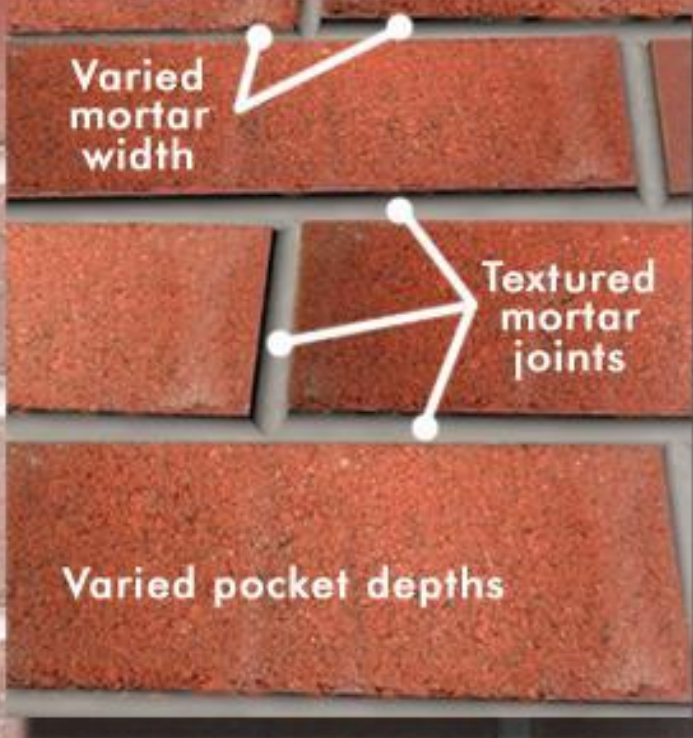

Thin Brick Single Use Formliners

Versa-Brix®-Antique Classic

VERSA-BRIX® ANTIQUE CLASSIC™

Get the look of Antique brick, now available in a thin brick Inlay formliner system. Versa-Brix® Antique Classic was developed to solve the problem of 2-dimensional brick look and unrealistic mortar joints associated with thin brick precast concrete wall systems.

Green Building Product

- Coved mortar joints
- Repetitive casting/Snug fit
- Modular connectivity
- Easy assembly/fast delivery
- Great customer support
- Thin brick packages
- Any pattern