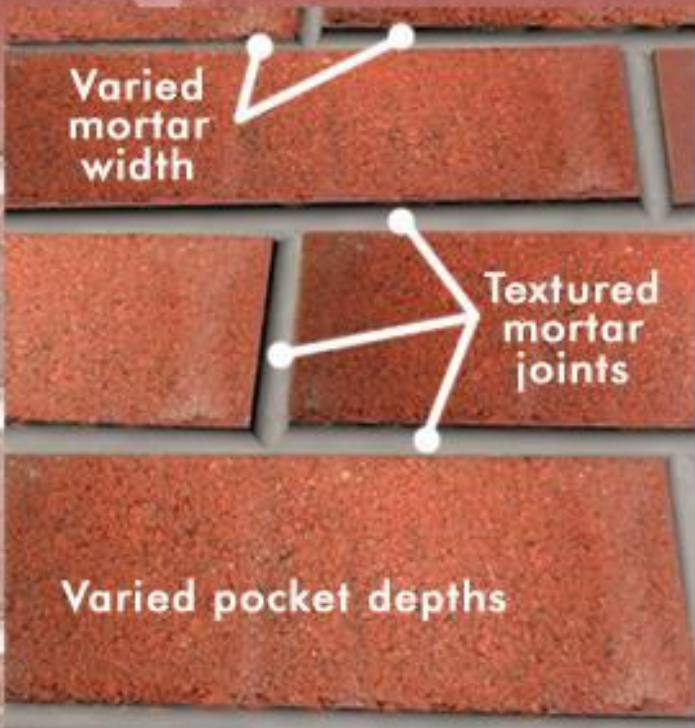

Thin Brick Multi Use Formliners

Versa-Brix®-Antique

VERSA-BRIX® ANTIQUE CLASSIC™

Get the look of Antique brick, now available in a thin brick Inlay formliner system. Versa-Brix® Antique Classic was developed to solve the problem of 2-dimensional brick look and unrealistic mortar joints associated with thin brick precast concrete wall systems.

Green Building Product

- Coved mortar joints
- Repetitive casting/Snug fit
- Modular connectivity
- Easy assembly/fast delivery
- Great customer support
- Thin brick packages
- Any pattern